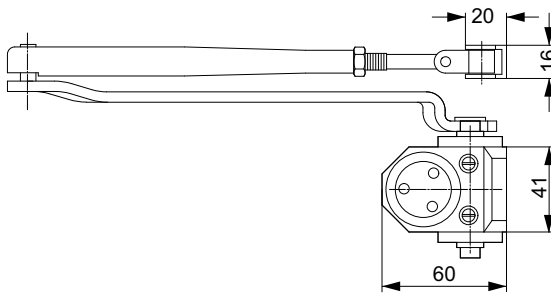

Our service for you: here you can see the individual advantages of our door closer models for your respective field of business.

The advantages at a glance

Customer segment	Advantages
Project planners	- Compact design - Favourably priced, reliable closer model
Builders	- Quick and easy installation - Suitable for left and right handed doors - Easy to adjust
Trade	- Inexpensive closer model for standard doors - All-inclusive package with door closer and link arm
User	- Largely unaffected by temperature fluctuations thanks to thermodynamic valves