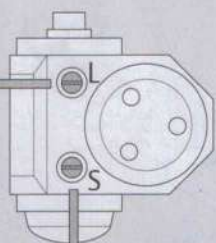

ASSA ABLOY is the global leader in door opening solutions dedicated to satisfying end-user needs for security, safety and convenience.

ASSA ABLOY

ASSA ABLOY Aube Anjou
10, avenue de l'Europe
CS 50024 Sainte Savine
10304 TROYES Cedex-France

Tél.: +33 (0)3 25 42 30 30
Fax: +33 (0)3 25 43 31 29

Declaration of performance:
www.vachette.fr/dop