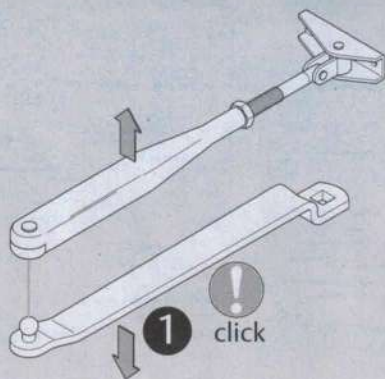

A

B

C Option

A

Doc. Nr.: D10041..

A1

B

B1