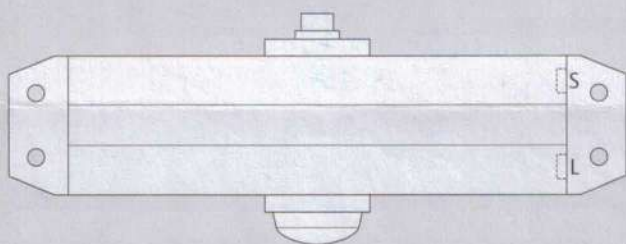

C

A

DIN R

DIN L

ASSA ABLOY is the global leader in door opening solutions dedicated to satisfying end-user needs for security, safety and convenience.

ASSA ABLOY

ASSA ABLOY Aube Anjou
10, avenue de l'Europe
CS 50024 Sainte Savine
10304 TROYES Cedex-France

Tél.: +33 (0)3 25 42 30 30
Fax: +33 (0)3 25 43 31 29

Declaration of performance:
www.vachette.fr/dop