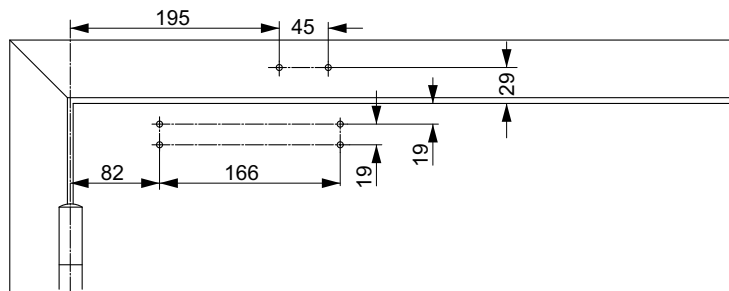

DC110

Technical attributes

Technical attributes	
Closing force	EN 3
Door width up to	950 mm
Fire and smoke protection	yes
Door swing directions	Left / right handed
Closing speed	Variable between 180°-0°
Latching speed	Variable between 15°-0°
Weight	1,5 kg
Height	41 mm
Depth	60 mm
Length	182 mm
Certified in compliance with	EN 1154
CE marking for building products	yes

Required space on doors

Left handed shown in diagram
Right handed is the reverse

Installation dimensions

Installation dimensions
EN3

You can find the complete specification on the internet at: [\(Link of your companies homepage\)](#)