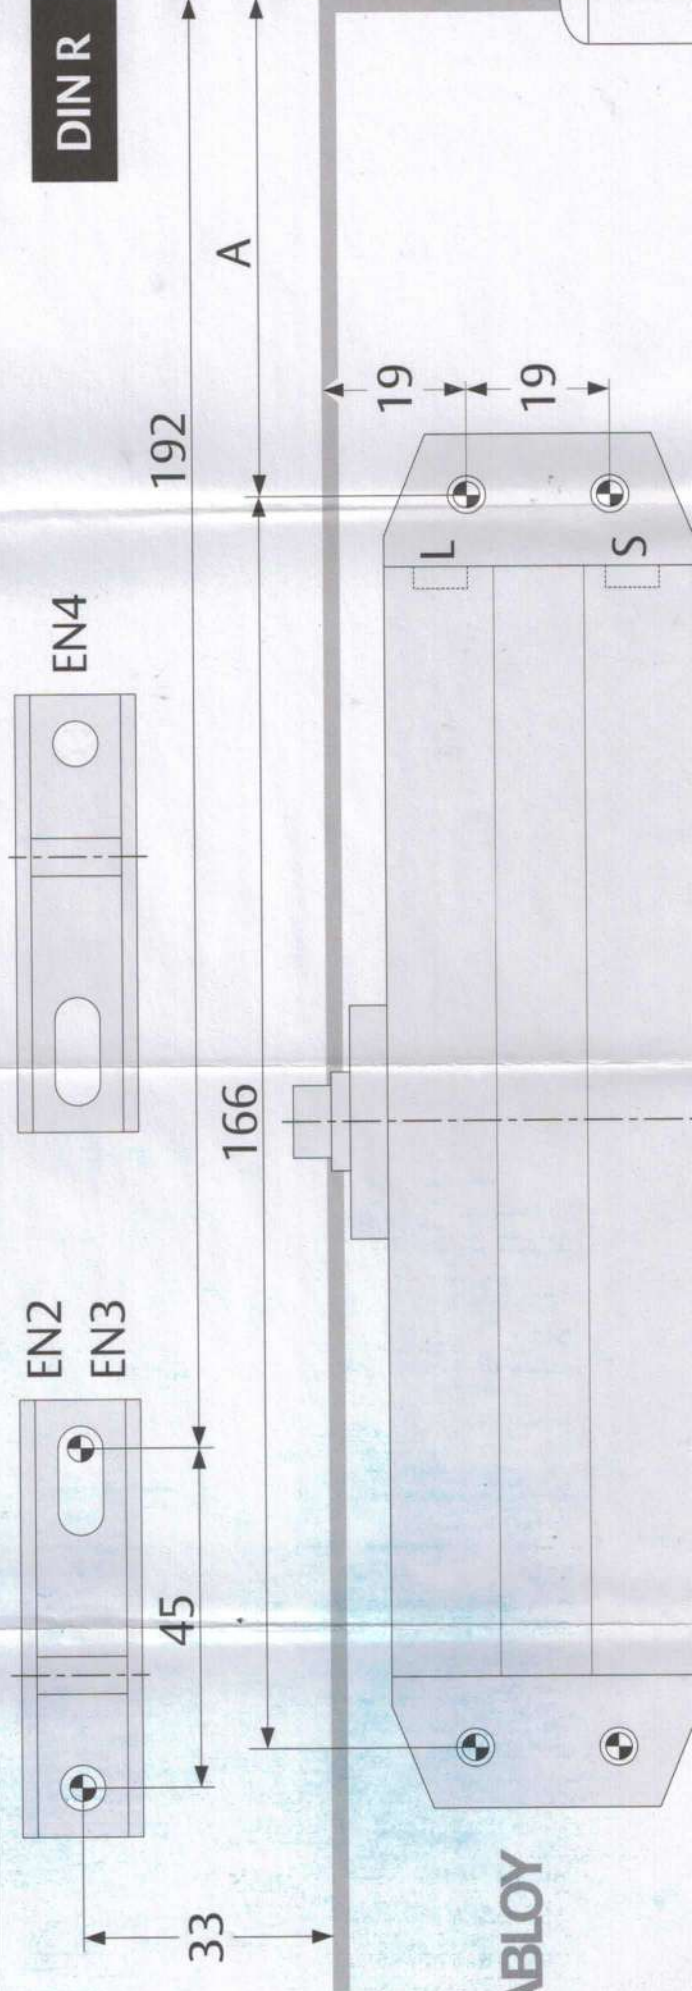

A	
EN2	66
EN3	82
EN4	96

DIN R