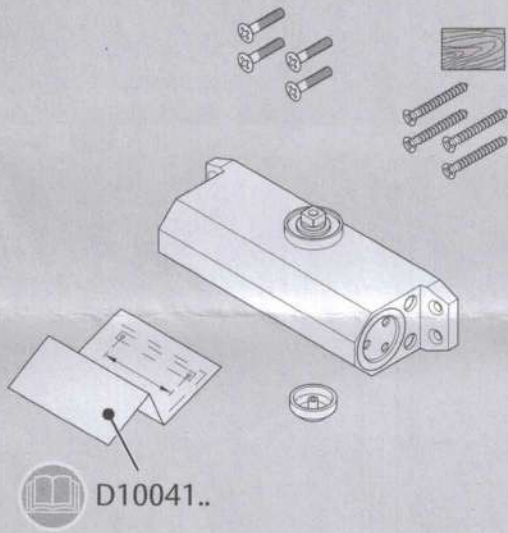

A

B

C Option

A

Doc. Nr.: D10041..

A1

B

B1