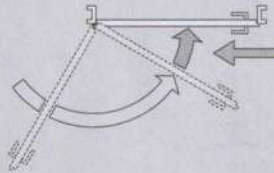

ASSA ABLOY is the global leader in door opening solutions dedicated to satisfying end-user needs for security, safety and convenience.

ASSA ABLOY

ASSA ABLOY Aube Anjou
10, avenue de l'Europe
CS 50024 Sainte Savine
10304 TROYES Cedex-France

Tél.: +33 (0)3 25 42 30 30
Fax: +33 (0)3 25 43 31 29

Declaration of performance:
www.vachette.fr/dop