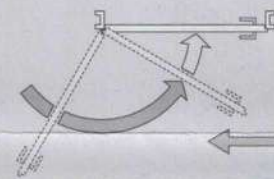

ASSA ABLOY is the global leader in door opening solutions dedicated to satisfying end-user needs for security, safety and convenience.

ASSA ABLOY

ASSA ABLOY Aube Anjou
10, avenue de l'Europe
CS 50024 Sainte Savine
10304 TROYES Cedex-France

Tél.: +33 (0)3 25 42 30 30
Fax: +33 (0)3 25 43 31 29

Declaration of performance:
www.vachette.fr/dop