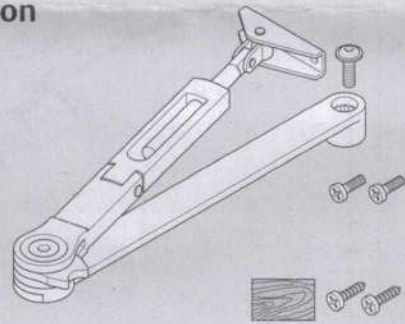

A

B

C Option

A

Doc. Nr.: D10041..

A1

B

B1