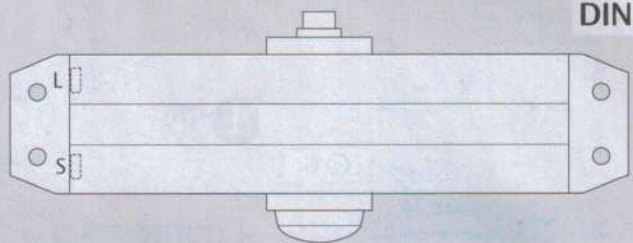

ASSA ABLOY is the global leader in door opening solutions dedicated to satisfying end-user needs for security, safety and convenience.

ASSA ABLOY

ASSA ABLOY Aube Anjou
10, avenue de l'Europe
CS 50024 Sainte Savine
10304 TROYES Cedex-France

Tél.: +33 (0)3 25 42 30 30
Fax: +33 (0)3 25 43 31 29

Declaration of performance:
www.vachette.fr/dop