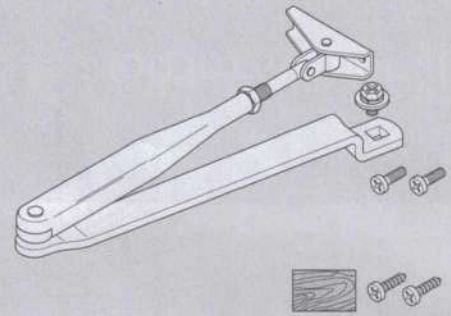

A

B

C Option

A

Doc. Nr.: D10041..

A1

B

B1