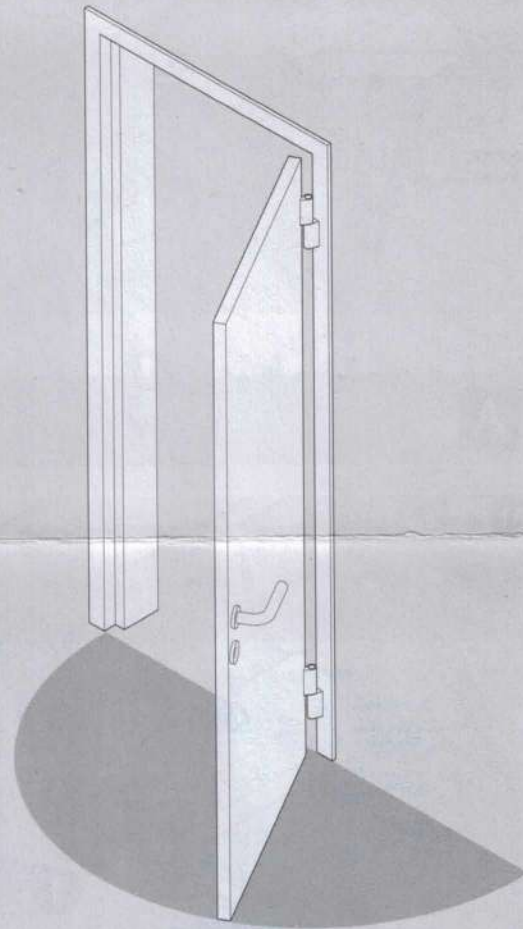

DC110

ASSA ABLOY DC110

- Rack and pinion door closer with link arm
- Certified in compliance with EN 1154, size 3
- For single action doors up to 950 mm

Characteristics DC110

- Can be used for left and right-handed doors
- Suitable for fire and smoke protection doors
- Closing and latching speed adjustable via regulating valves
- Thermodynamic valves for consistent performance
- Standard colours: silver EV1; white, similar to RAL9016; black, similar to RAL9005

DC110

Technical attributes

Technical attributes	
Closing force	EN 3
Door width up to	950 mm
Fire and smoke protection	yes
Door swing directions	Left / right handed
Closing speed	Variable between 180°-0°
Latching speed	Variable between 15°-0°
Weight	1,5 kg
Height	41 mm
Depth	60 mm
Length	182 mm
Certified in compliance with	EN 1154
CE marking for building products	yes

Colour:

- Silver EV1
- White, similar to RAL9016
- Black, similar to RAL9005

Description	Order no.	Description	Order no.
DC110 EN, size 3, silver EV1		Hold-open link arm L141, white, similar to RAL9016	
DC110 EN size 3, white, similar to RAL9016		Hold-open link arm L141, black, similar to RAL9005	
DC110 EN size 3, black, similar to RAL9005			
Hold-open link arm L141, silver EV1			

Installation Instructions

D100406

The global leader in door opening solutions

max. 180°

	B	
	EN2	≤ 850mm
	EN3	≤ 950mm
	EN4	≤ 1100mm

DC110

	ASSA ABLOY Aube Anjou 10, avenue de l'Europe CS 50024 Sainte Savine 10304 TROYES Cedex-France		14					
	1121-CPR-AD5156	EN1154:1996+A1:2002+AC:2006	4	8	$\frac{2}{3}$ 4	1	1	3
Dangerous substances: none								