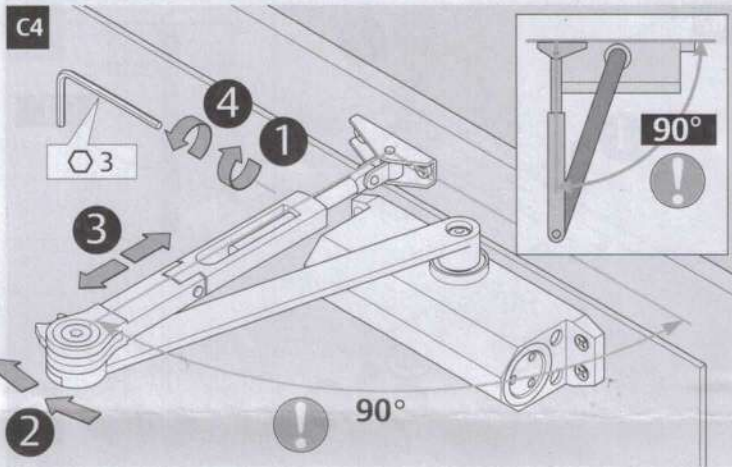

C

A

DIN R

DIN L

ASSA ABLOY is the global leader in door opening solutions dedicated to satisfying end-user needs for security, safety and convenience.

ASSA ABLOY

ASSA ABLOY Aube Anjou
10, avenue de l'Europe
CS 50024 Sainte Savine
10304 TROYES Cedex-France

Tél.: +33 (0)3 25 42 30 30
Fax: +33 (0)3 25 43 31 29

Declaration of performance:
www.vachette.fr/dop