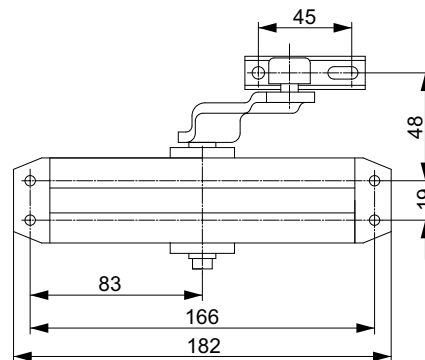

Our service for you: here you can see the individual advantages of our door closer models for your respective field of business.

The advantages at a glance

Customer segment	Advantages
Project planners	- Compact design - Favourably priced, reliable closer model
Builders	- Quick and easy installation - Suitable for left and right handed doors - Easy to adjust
Trade	- Inexpensive closer model for standard doors - All-inclusive package with door closer and link arm
User	- Largely unaffected by temperature fluctuations thanks to thermodynamic valves