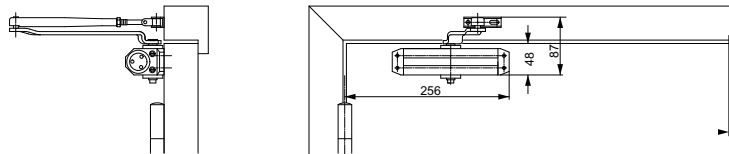

DC110

Technical attributes

Technical attributes	
Closing force	EN 3
Door width up to	950 mm
Fire and smoke protection	yes
Door swing directions	Left / right handed
Closing speed	Variable between 180°-0°
Latching speed	Variable between 15°-0°
Weight	1,5 kg
Height	41 mm
Depth	60 mm
Length	182 mm
Certified in compliance with	EN 1154
CE marking for building products	yes

Required space on doors

Left handed shown in diagram
Right handed is the reverse