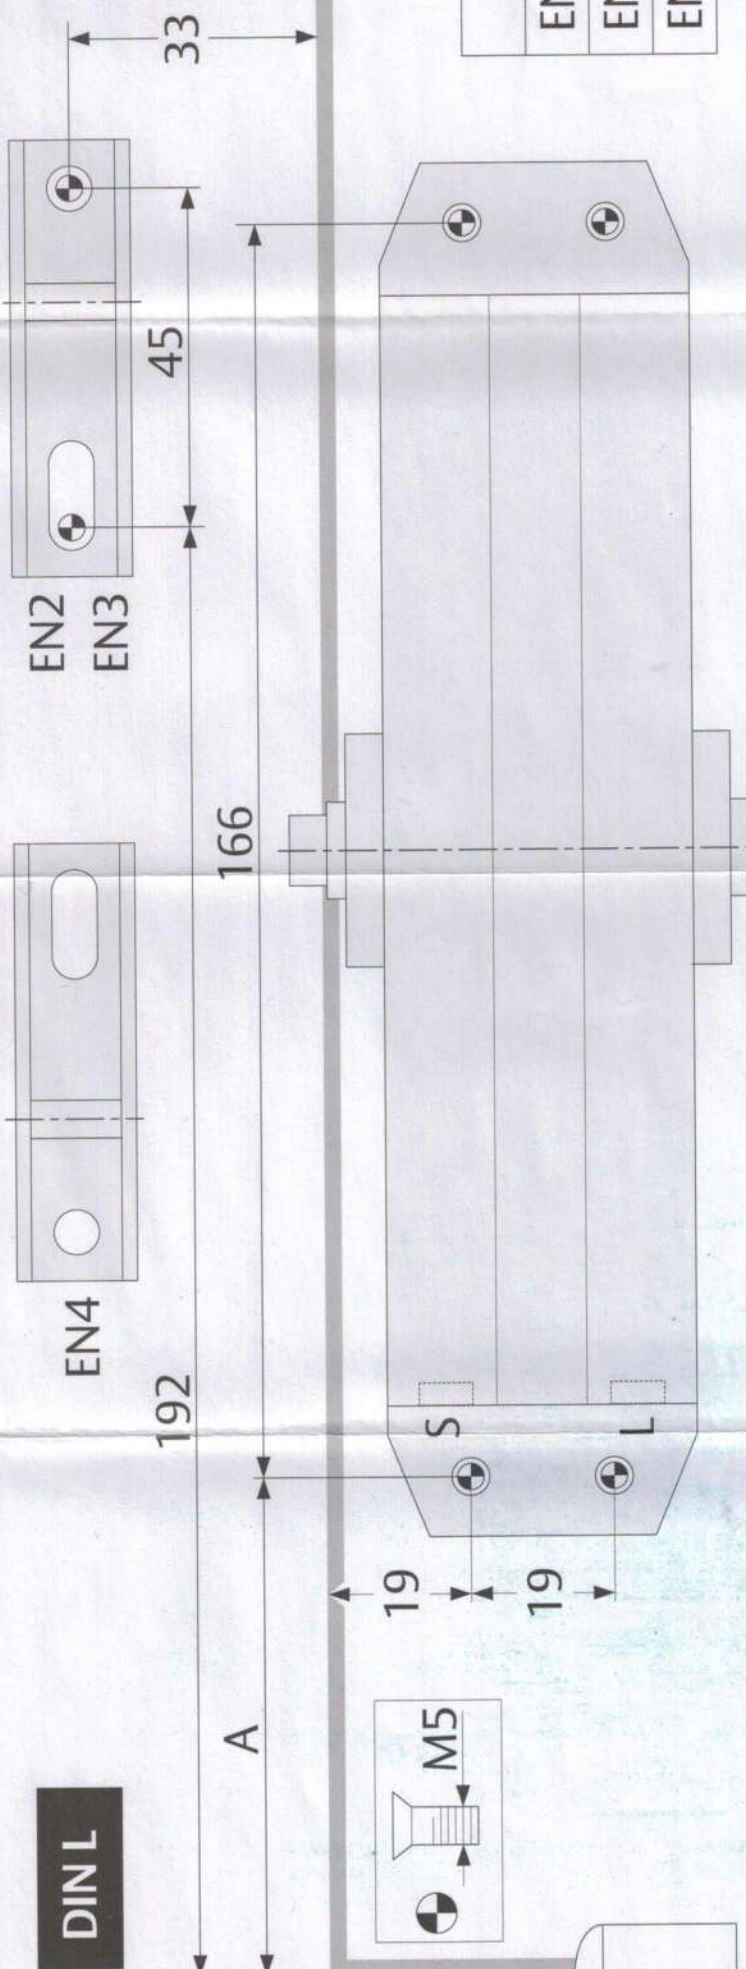

DIN L

A	
EN2	66
EN3	82
EN4	96

DIN R

ASSA ABLOY

DC110