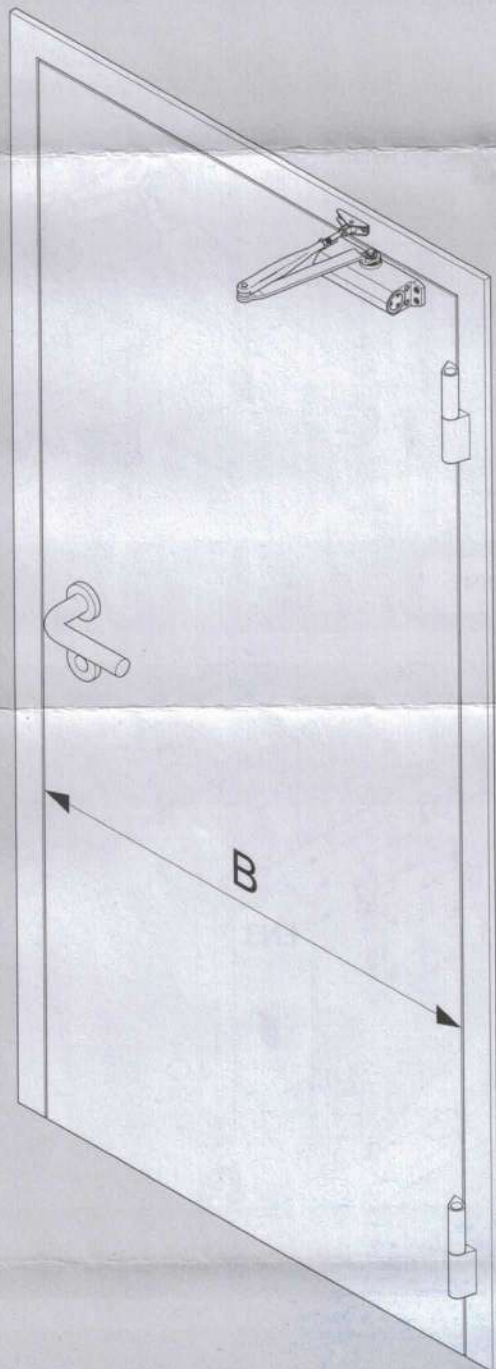

DC110

Technical attributes

Technical attributes	
Closing force	EN 3
Door width up to	950 mm
Fire and smoke protection	yes
Door swing directions	Left / right handed
Closing speed	Variable between 180°-0°
Latching speed	Variable between 15°-0°
Weight	1,5 kg
Height	41 mm
Depth	60 mm
Length	182 mm
Certified in compliance with	EN 1154
CE marking for building products	yes

Required space on doors

Left handed shown in diagram
Right handed is the reverse

Installation dimensions

Installation dimensions
EN3

You can find the complete specification on the internet at: [\(Link of your companies homepage\)](#)

Colour:

- Silver EV1
- White, similar to RAL9016
- Black, similar to RAL9005

Description	Order no.	Description	Order no.
DC110 EN, size 3, silver EV1		Hold-open link arm L141, white, similar to RAL9016	
DC110 EN size 3, white, similar to RAL9016		Hold-open link arm L141, black, similar to RAL9005	
DC110 EN size 3, black, similar to RAL9005			
Hold-open link arm L141, silver EV1			

Installation Instructions

D100406

The global leader in door opening solutions

max. 180°

	B	
	EN2	≤ 850mm
	EN3	≤ 950mm
	EN4	≤ 1100mm

DC110

	ASSA ABLOY Aube Anjou 10, avenue de l'Europe CS 50024 Sainte Savine 10304 TROYES Cedex-France		14					
	1121-CPR-AD5156	EN1154:1996+A1:2002+AC:2006	4	8	$\frac{2}{3}$ 4	1	1	3
Dangerous substances: none								