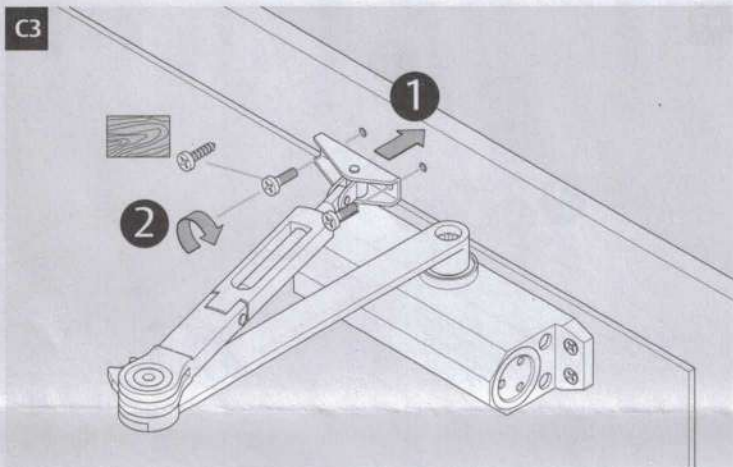

C

A

DIN R

DIN L

ASSA ABLOY is the global leader in door opening solutions dedicated to satisfying end-user needs for security, safety and convenience.

ASSA ABLOY

ASSA ABLOY Aube Anjou
10, avenue de l'Europe
CS 50024 Sainte Savine
10304 TROYES Cedex-France

Tél.: +33 (0)3 25 42 30 30
Fax: +33 (0)3 25 43 31 29

Declaration of performance:
www.vachette.fr/dop