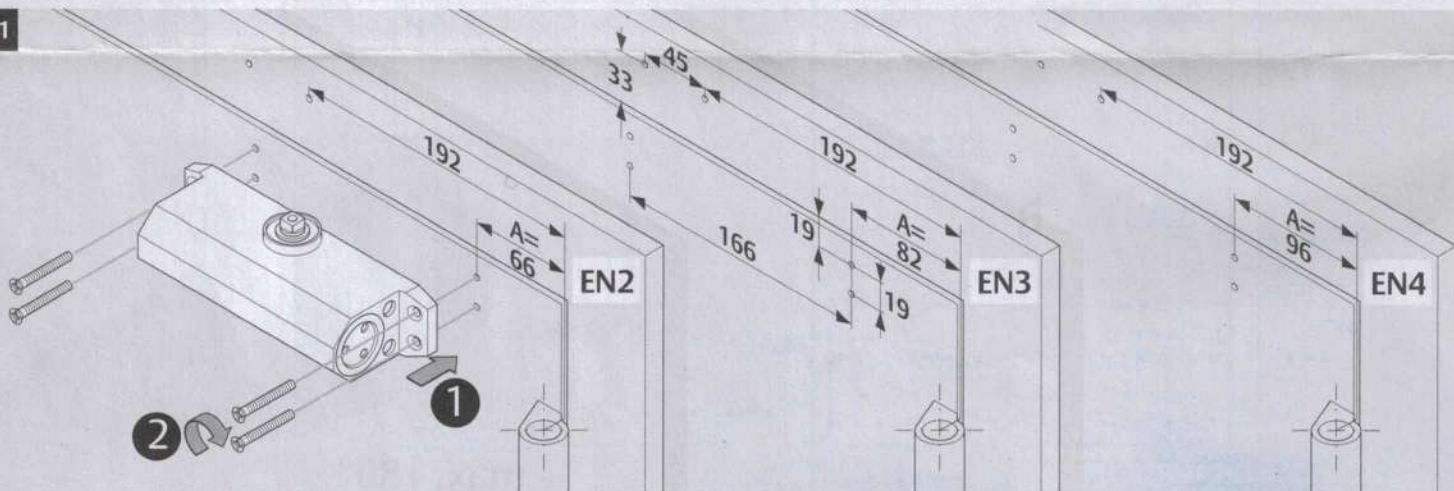

A

Doc. Nr.: D10041..

A1

B

B1